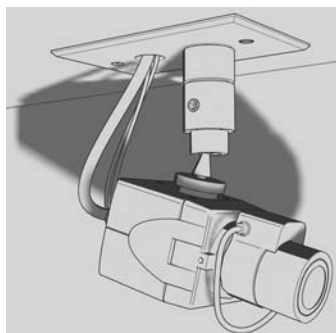

TECHNICAL SPECIFICATIONS

MODEL

C10-UM

Universal camera mount kit: mounting plate, 3.35-inch (8.25 cm) extension tube, 1.75-inch (4.45 cm) extension tube, ball socket assembly, and T-bar clip

MECHANICAL

Pan Adjustment	360°
Tilt Adjustment	90° maximum
Camera Mounting	1/4 x 20-inch threaded bolt with adjustment ring
Locking Method	Set screw secures the ball socket

GENERAL

Construction	Aluminum
Finish	Silver
Maximum Load	7.0 lb (3.2 kg)
Unit Weight	0.75 lb (0.34 kg)
Shipping Weight	1.0 lb (0.45 kg)

CEILING MOUNT