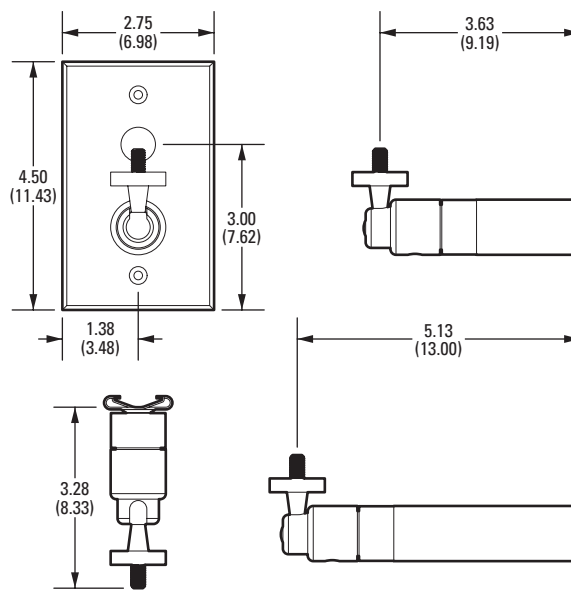

NOTE: VALUES IN PARENTHESES ARE CENTIMETERS;
ALL OTHERS ARE INCHES.