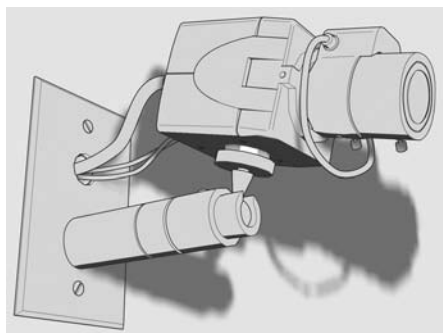

WALL MOUNT, COMPACT CAMERA