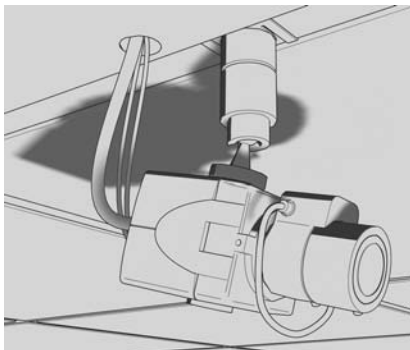

Designed with a fully adjustable ball socket, the **C10-UM** allows for camera adjustment from a level position to a tilt angle of 90 degrees and a rotation of 360 degrees. A set screw locks the ball socket in place.

## MECHANICAL

Pan Adjustment	360°
Tilt Adjustment	90° maximum
Camera Mounting	1/4 x 20-inch threaded bolt with adjustment ring
Locking Method	Set screw secures the ball socket

## GENERAL

Construction	Aluminum
Finish	Silver
Maximum Load	7.0 lb (3.2 kg)
Unit Weight	0.75 lb (0.34 kg)
Shipping Weight	1.0 lb (0.45 kg)

**CEILING MOUNT**

**WALL MOUNT, COMPACT CAMERA**

**T-RAIL MOUNT**