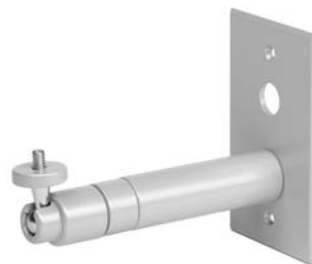

# C10-UM Universal Indoor Camera Mount

### Product Features

- Wall, Ceiling, or T-Rail Mounting
- Cost Effective
- Compatible with Most Installations
- Includes 1.75-inch (4.45 cm) Tube for Compact Cameras
- Includes 3.25-inch (8.25 cm) Tube for Full-Size Cameras
- Contemporary Design
- Adjustable Swivel Head
- Supports up to 7 lb (3.2 kg)

WALL MOUNT,  
FULL SIZE CAMERA

T-RAIL MOUNT

WALL MOUNT,  
COMPACT CAMERA

The **C10-UM** is a universal camera mount kit that includes all the components for wall, ceiling, or T-rail clip installations for most box type cameras with 1/4 x 20-inch mounting holes. The kit supports cameras weighing up to 7 lb (3.18 kg). The ball socket of the kit allows for 360-degree pan adjustment and 90-degree tilt adjustment.

The **C10-UM** mounting plate is designed to attach a standard 2 x 4-inch (5.08 x 10.16 cm) electrical box, or it can be flush mounted to the ceiling or a wall (hardware not supplied). A T-rail clip is included for installations where the mounting plate cannot be used.