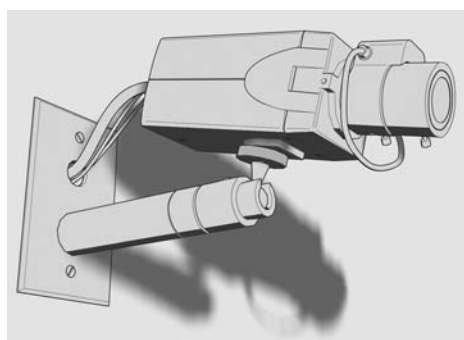

### Product Features

- Wall, Ceiling, or T-Rail Mounting
- Cost Effective
- Compatible with Most Installations
- Includes 1.75-inch (4.45 cm) Tube for Compact Cameras
- Includes 3.25-inch (8.25 cm) Tube for Full-Size Cameras
- Contemporary Design
- Adjustable Swivel Head
- Supports up to 7 lb (3.2 kg)

Designed with a fully adjustable ball socket, the **C10-UM** allows for camera adjustment from a level position to a tilt angle of 90 degrees and a rotation of 360 degrees. A set screw locks the ball socket in place.

## MECHANICAL

Pan Adjustment	360°
Tilt Adjustment	90° maximum
Camera Mounting	1/4 x 20-inch threaded bolt with adjustment ring
Locking Method	Set screw secures the ball socket

## GENERAL

Construction	Aluminum
Finish	Silver
Maximum Load	7.0 lb (3.2 kg)
Unit Weight	0.75 lb (0.34 kg)
Shipping Weight	1.0 lb (0.45 kg)

**CEILING MOUNT**

**WALL MOUNT, COMPACT CAMERA**

**T-RAIL MOUNT**